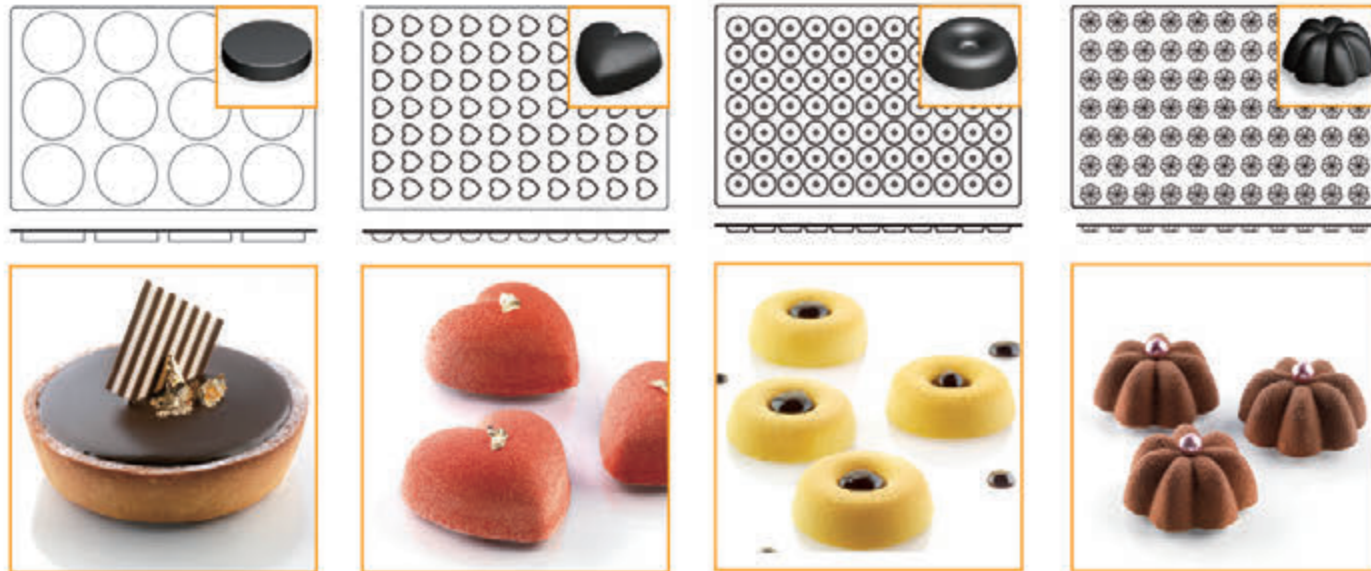

70.429.20.0098
12连圆型模
590x387x25mm
中型圆径120x22mm
容积约: 120ml

70.432.20.0098
70连心型模
567x375x17mm
中型36x39x18mm
容积约: 11ml

70.433.20.0098
77连空心圆模
567x375x12mm
中型圆径41x12mm
容积约: 12ml

70.434.20.0098
77连小花模
567x375x15mm
中型圆径35x15mm
容积约: 8.5ml