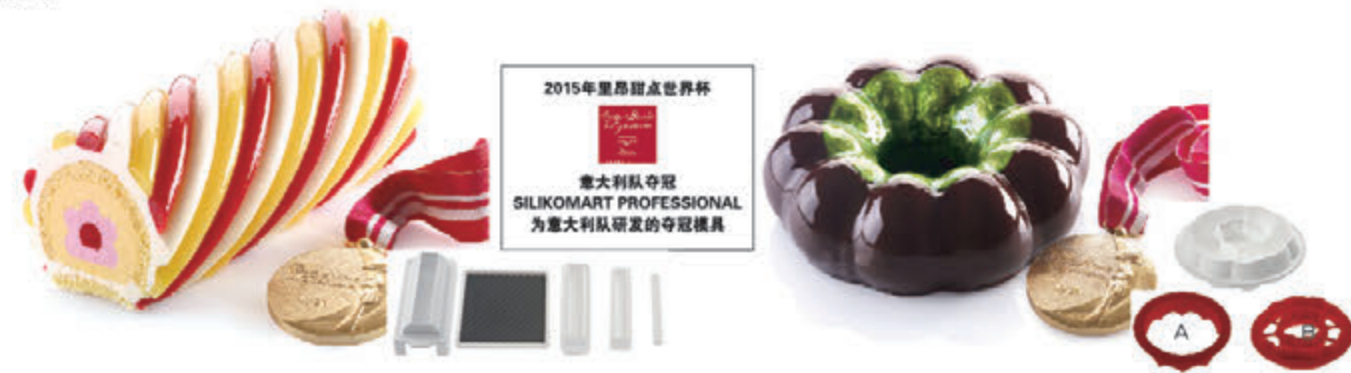

silikomart 中国总代理 (意大利)

25.956.99.0065
仙女的翅膀套装-7个组
330x135x50mm
容积约: 1400ml

25.956.99.0065
时间魔法套装
300x100x38mm 中型: 圆径206x61mm
容积约: 1000ml